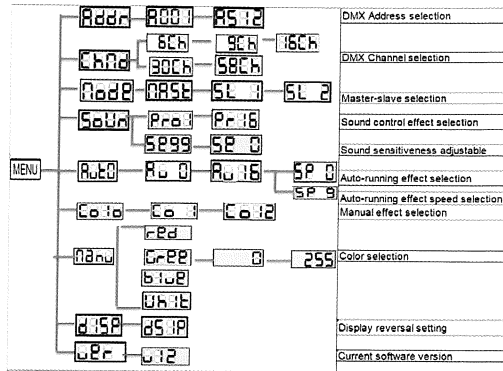

FLASH

LED WALL WASHER BAR LIGHT

24X3W RGB 3in1 8 SEKCJI

F7200208

User Instructions

1. KEY AND DISPLAY FUNCTIONS

A B C D

- A. Function
- B. +
- C. -
- D. Enter
- E. LCD Display

Display instruction

2. DMX CHANNELS INSTRUCTIONS:

5Channels:

Channel	Value	Function
1	0-255	Red 0-100%
2	0-255	Green 0-100%
3	0-255	Blue 0-100%
4	0-255	See Color Chase Table
5	0-255	Chase Speed Slow To Fast

Specifications

Model: 24PCSx3W RGB 3in1 8sections LED WASH LIGHT

LED: 24x 3Watt RGB 3in1

Working Position: Any safe working position

Voltage: 100V-245V AC 50/60Hz

Power Draw: 60W

Casing: Aluminum

Net Weight: 2 Kg

Package Size: Dimensions: 1120(L) x 180 (W) x110 (H)mm

Colors: RGB color Mixing

DMX Channels: 5/8/14/26/50DMX channels

IP:IP20

Please Note: Specifications and improvements in the design of this unit and this manual are subject to change without any prior written notice.